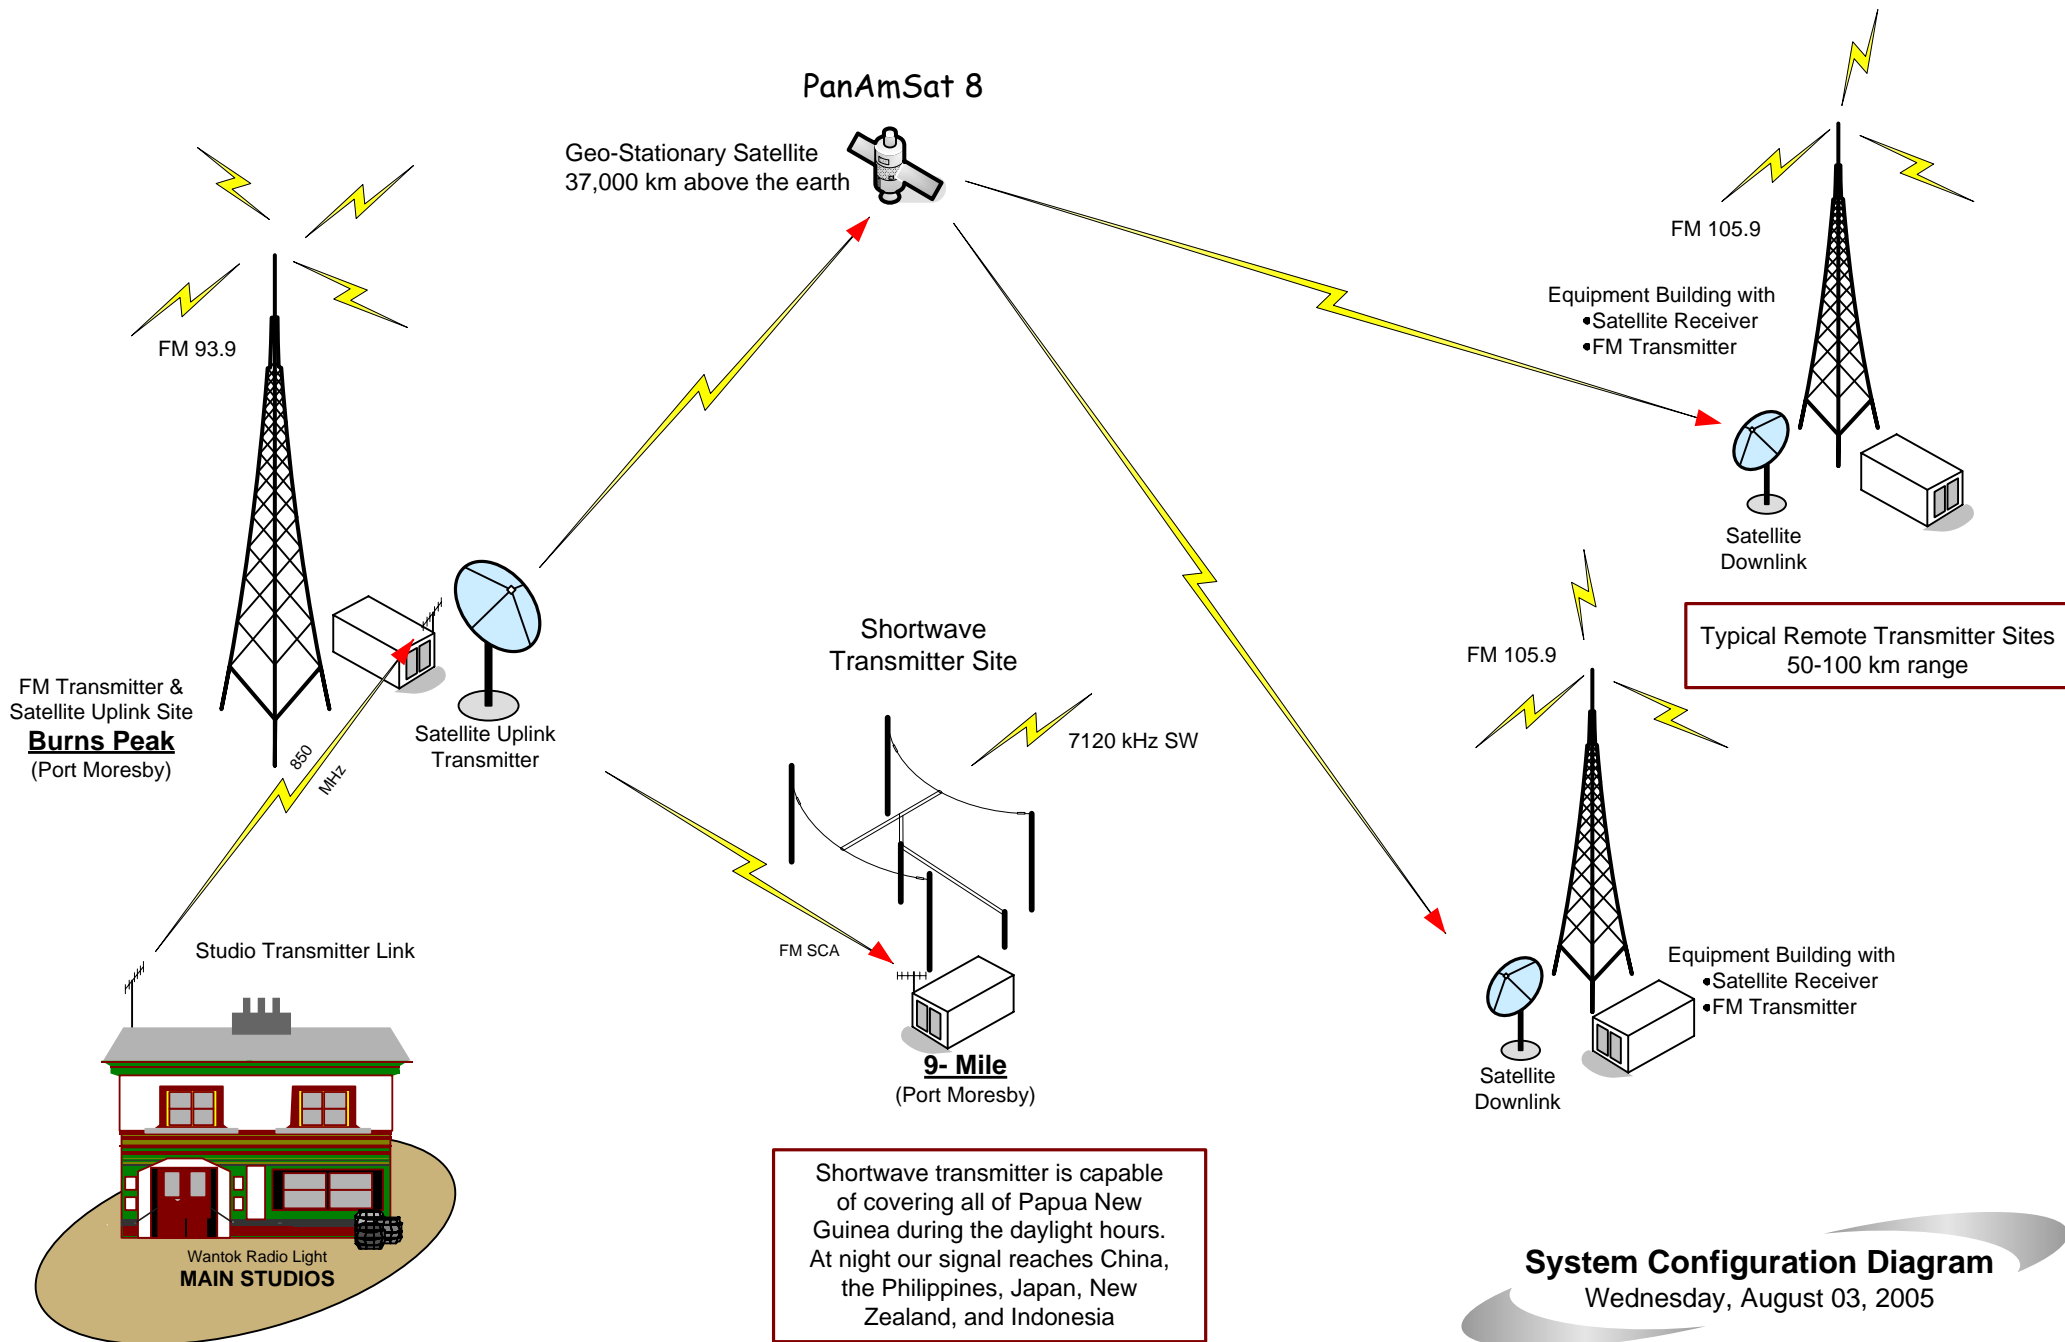

Papua New Guinea – Christian Broadcasting Network

Shortwave transmitter is capable of covering all of Papua New Guinea during the daylight hours. At night our signal reaches China, the Philippines, Japan, New Zealand, and Indonesia

System Configuration Diagram
Wednesday, August 03, 2005